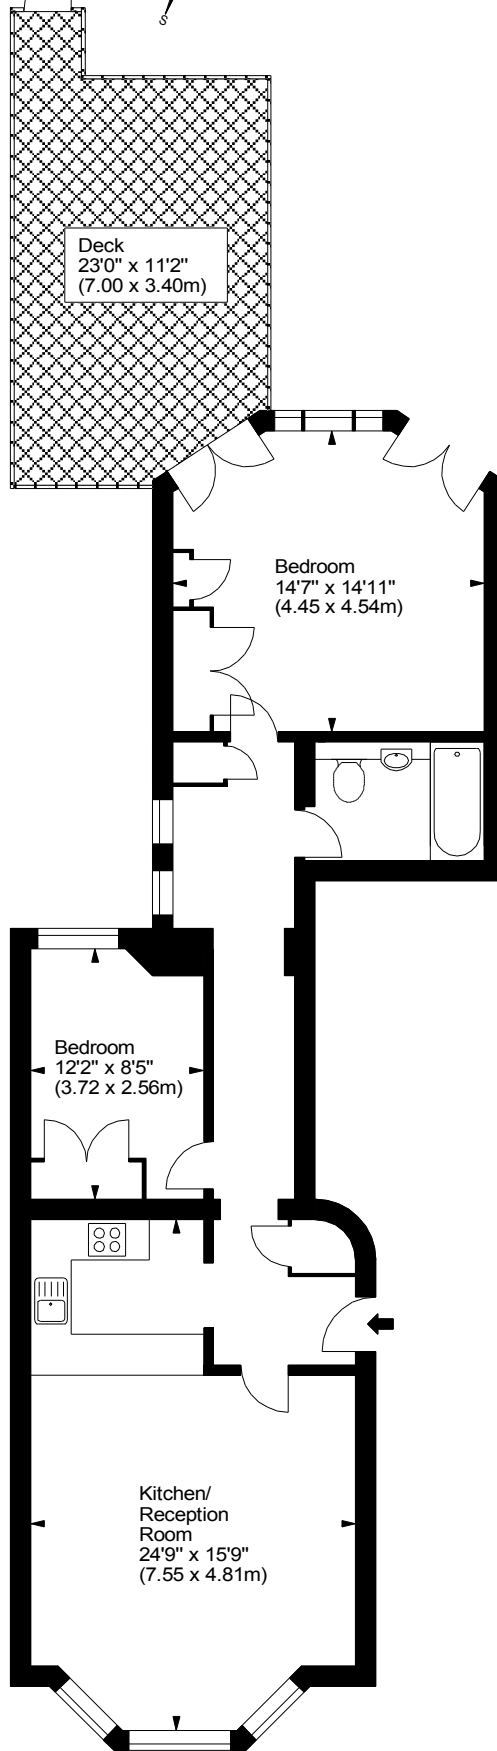

### Wetherby Gardens, SW5

Approx. Gross Internal Area  
861 Sq Ft - 80.03 Sq M

### Raised Ground Floor